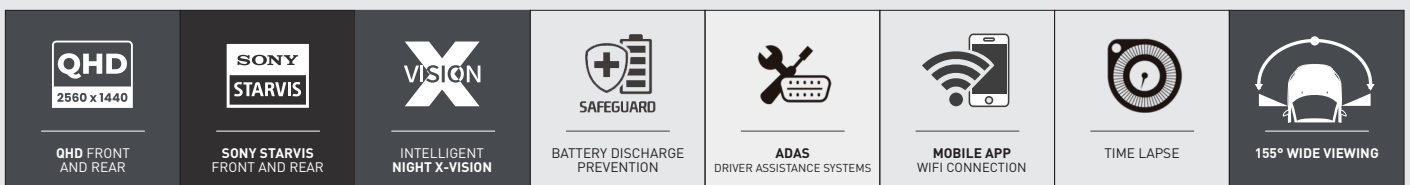

IROAD™

IROAD X11

High performance, QHD 5MP, 2-channel Dash Cam

- 2CH Front / Rear: QHD 2560x1440, 30fps
- Front / Rear: 5MP SONY Starvis IMX335 Sensor
- Time Lapse
- Real HDR (High Dynamic Range) front & rear
- 155° Wide angle
- X-VISION: Intelligent Night Vision
- ADAS (Advanced Driver Assistance Systems) - LDWS, FCWS, FVDW
- Mobile App (iOS & Android) / Wi-Fi Function: Live View, Playback, Settings, and Update.
- Format Free & Memory Automatic Recovery System
- Voice Guidance & Recording
- SafeGuard: Battery Discharge, High Temperature
- External GPS Antenna
- Parking Recording (Motion Detect, Impact Recording)

QHD 5MP RESOLUTION

The QHD X11 comes with the latest 5-Megapixel Resolution image sensor, capturing Quad high definition video. The front and rear Full Sony Starvis IMX335 image sensors ensure the best image quality under any light.