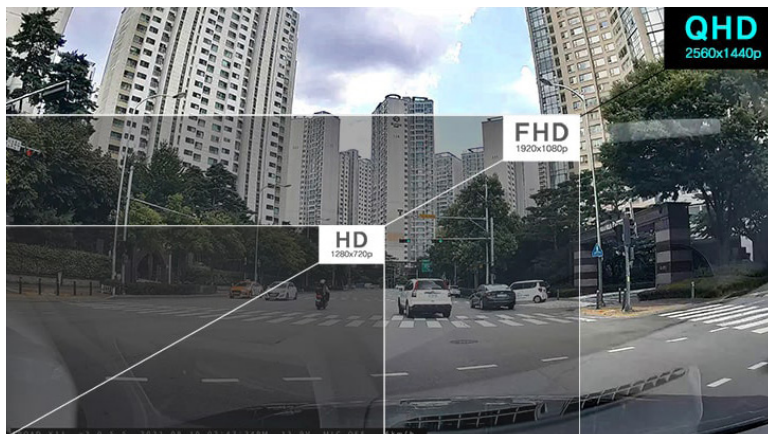

IROAD™

IROAD X11

High performance, QHD 5MP, 2-channel Dash Cam

- 2CH Front / Rear: QHD 2560x1440, 30fps
- Front / Rear: 5MP SONY Starvis IMX335 Sensor
- Time Lapse
- Real HDR (High Dynamic Range) front & rear
- 155° Wide angle
- X-VISION: Intelligent Night Vision
- ADAS (Advanced Driver Assistance Systems) - LDWS, FCWS, FVDW
- Mobile App (iOS & Android) / Wi-Fi Function: Live View, Playback, Settings, and Update.
- Format Free & Memory Automatic Recovery System
- Voice Guidance & Recording
- SafeGuard: Battery Discharge, High Temperature
- External GPS Antenna
- Parking Recording (Motion Detect, Impact Recording)

QHD 5MP RESOLUTION

The QHD X11 comes with the latest 5-Megapixel Resolution image sensor, capturing Quad high definition video. The front and rear Full Sony Starvis IMX335 image sensors ensure the best image quality under any light.